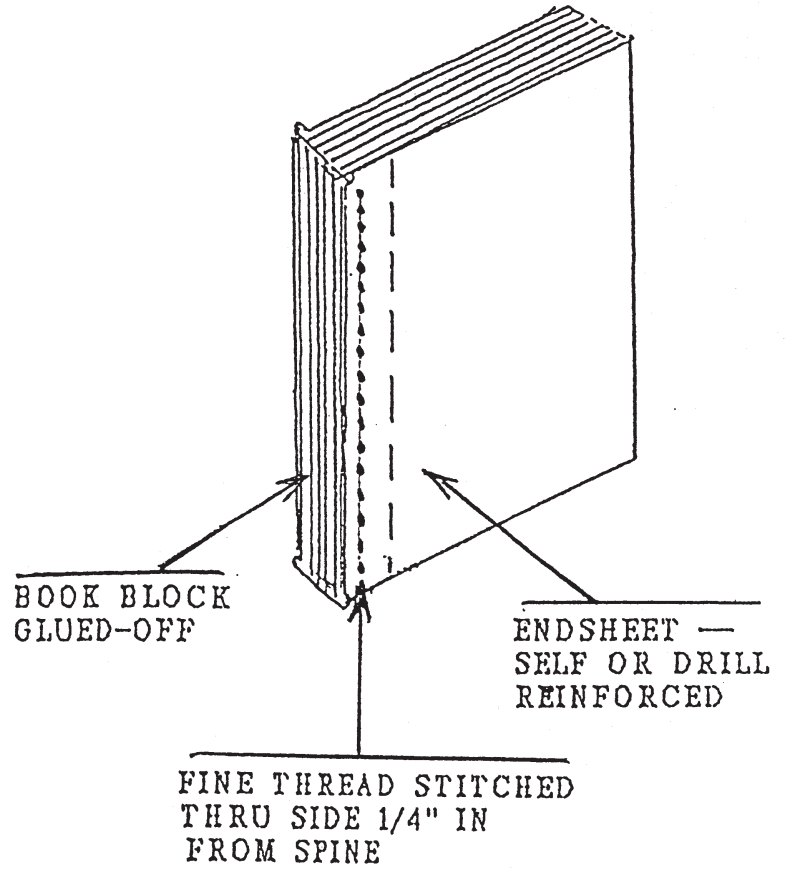

**Side Sewn (Moffit)
(3/32" - 1/4" Bulk)
Case-In - Tight Back**

BOARD STRIP OR CASE LINER

CASE

BOOK BLOCK
GLUED-OFF

ENDSHEET —
SELF OR DRILL
REINFORCED

FINE THREAD STITCHED
THRU SIDE 1/4" IN
FROM SPINE