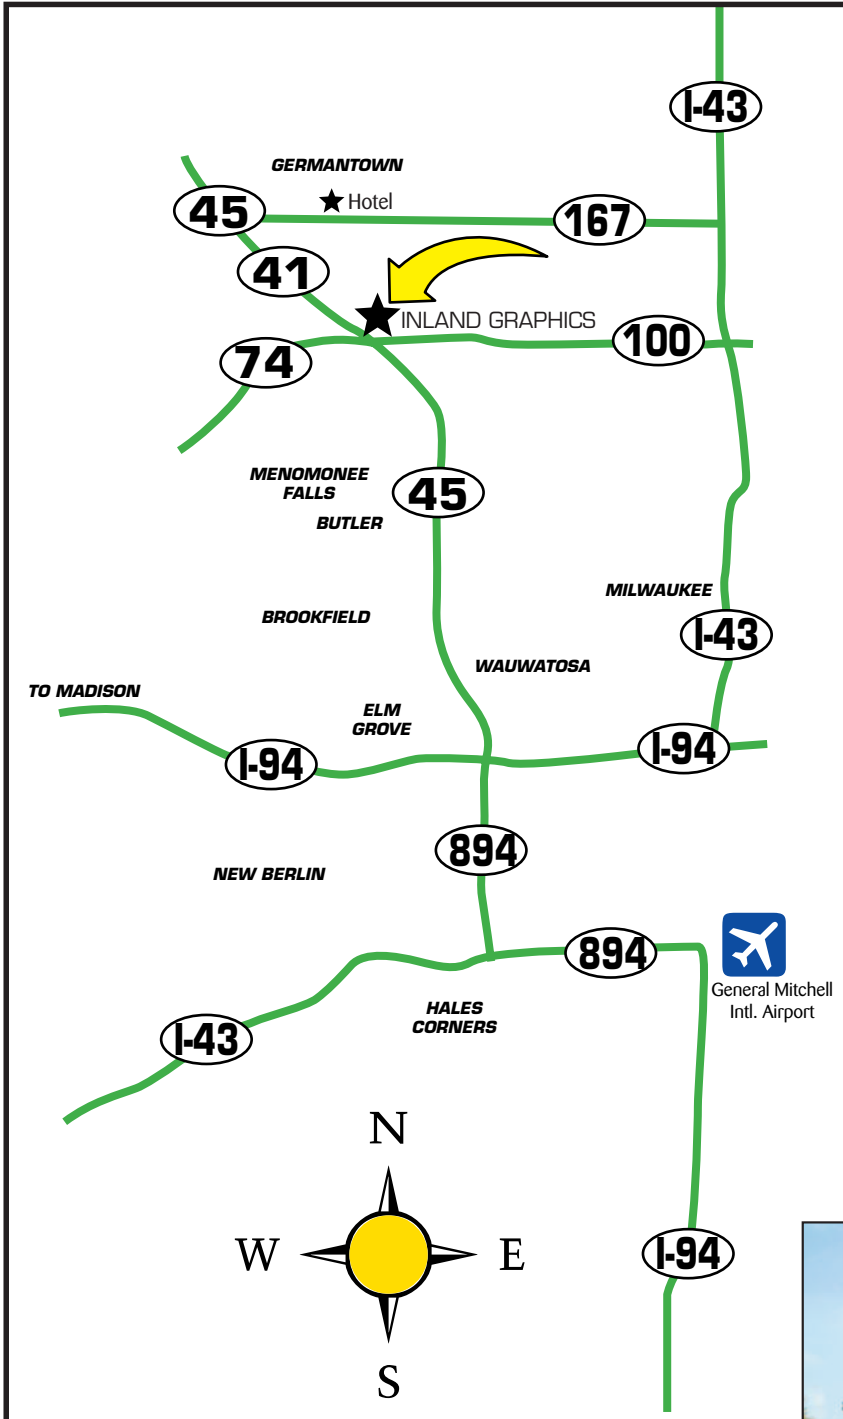

Our Location...

Inland Graphics

W141 N9450 Fountain Blvd.
Menomonee Falls, WI 53051
www.inlandbook.com

Phone 262-255-5800 • Fax 262-255-9730

HOW TO FIND INLAND

To Reach Inland Graphics...

From Chicago:

Follow I-94 North to Milwaukee. Veer left (West) on 894 bypass. Proceed to junction with Hwy. 45 North. Follow Hwy. 45 North to Main Street - East exit (first Main Street exit). Turn right (East) on Main Street to Fountain Blvd. (first light, by EVS). Turn left (North) on Fountain Blvd. until you get to Inland.

From Mitchell Field, Milwaukee:

Turn right (North) on Howell Avenue, then left (West) at first light, Layton Avenue. Proceed West on Layton to 27th Street. Turn right (North) on 27th to 894-West at Madison turn-off. Proceed West on 894 to junction with 45. Follow Hwy. 45 North to Main Street - East exit (first Main Street exit). Turn right (East) on Main Street to Fountain Blvd. (first light, by EVS). Turn left (North) on Fountain Blvd. until you get to Inland.

From the South (on 45, 145 or 41):

Immediately after crossing under Good Hope Road, get in the right lane. Take Main Street - East exit (first Main Street exit) to Fountain Blvd. (first light, by EVS). Turn left (North) on Fountain Blvd. until you get to Inland.

From Madison:

Take I-94 East to Hwy. 45/894. Follow Hwy. 45 North to Main Street - East exit (first Main Street exit). Turn right (East) on Main Street to Fountain Blvd. (first light, by EVS). Turn left (North) on Fountain Blvd. until you get to Inland.